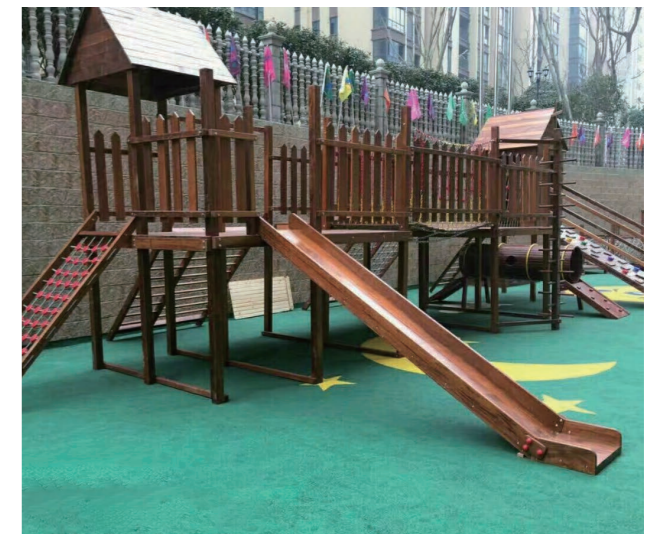

The design of the playground scene aims to provide children with a better amusement environment, cultivate children's abilities in all aspects, and develop in all aspects.

According to the venue, we can provide a complete kindergarten design plan, and create diversified amusement facilities that can enhance children's physical strength, flexibility and balance.