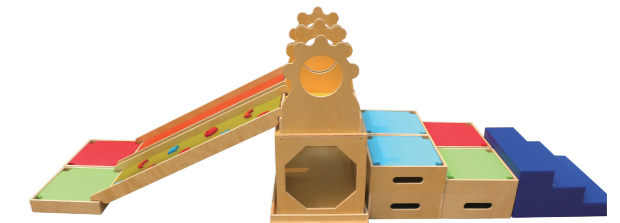

Indoor Large Slide

Size: 216.53*47.24*62.99inch(550×120×160cm)

Material: the main body material is birch multi-layer board, colorful shape is medium fiberboard and leather.