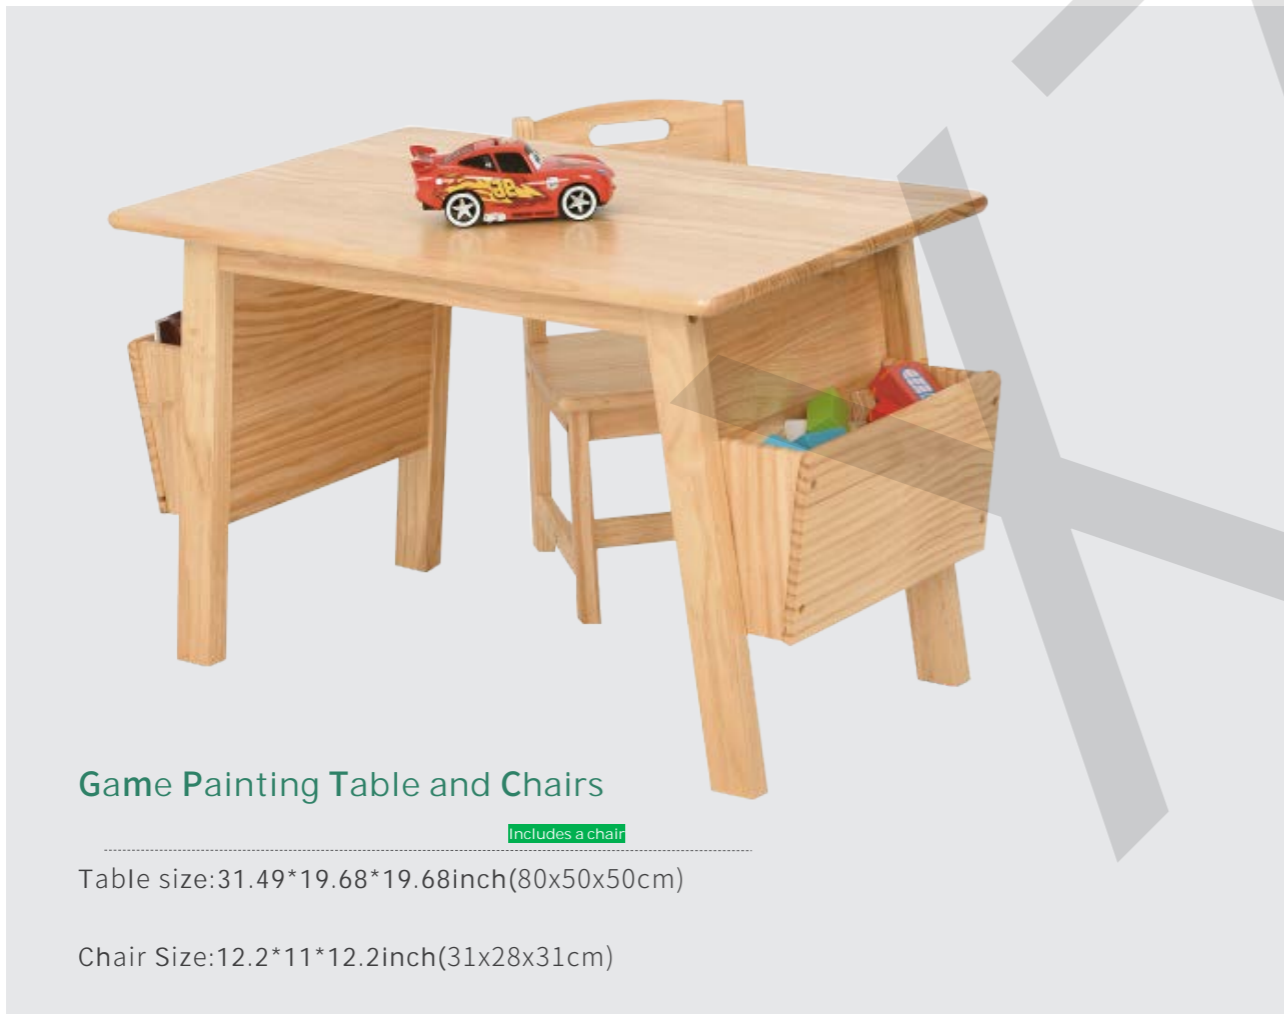

Game Painting Table and Chairs

Includes a chair

Table size: 31.49*19.68*19.68inch(80x50x50cm)

Chair Size: 12.2*11*12.2inch(31x28x31cm)