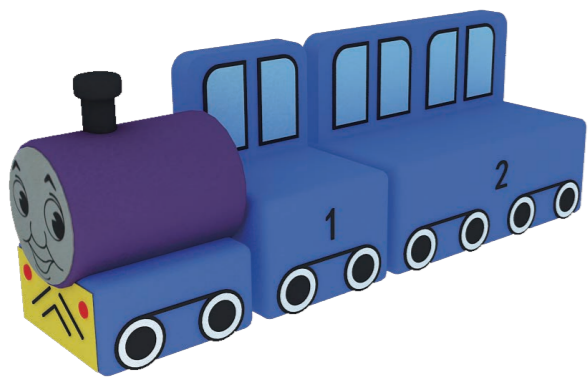

Thomas the Train Sofa

Size: 75.59*15.74*23.62inch

(192x40x60cm)