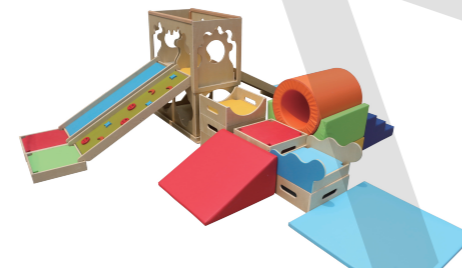

Indoor Large Slide

Size: 165.35*157.48*62.99inch(420×400×160cm)

Material: the main body material is birch multi-layer board, colorful shape is medium fiberboard and leather.