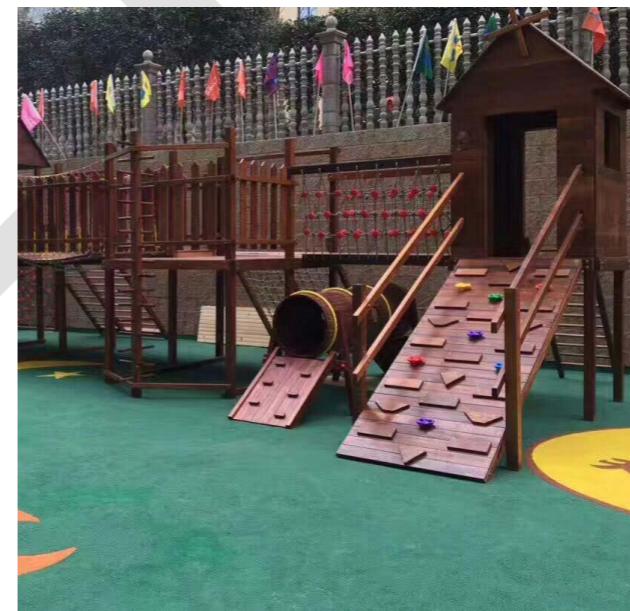

E

PRESCHOOL OUTDOOR PLAY EQUIPMENT SERIES

HIGH-QUALITY MATERIALS ENSURE SAFE PLAY FOR CHILDREN

Outdoor Large Slide

Size: 188.97\*47.24\*39.37inch(480×120×100cm)

Material: yellow rosewood

Outdoor Large Slide

Size: 181.1\*59\*78.74inch (460×150×200cm)

Material: yellow rosewood

The design of the playground scene aims to provide children with a better amusement environment, cultivate children's abilities in all aspects, and develop in all aspects.