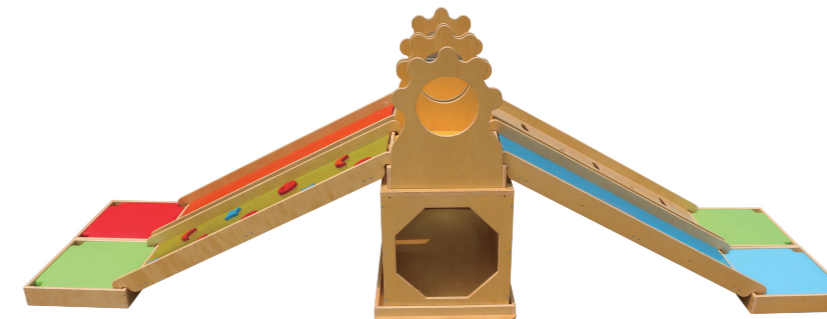

Material: the main body material is birch multi-layer board, colorful shape is medium fiberboard and leather.

**Indoor Large Slide**

Size: 216.53\*47.24\*62.99inch(550×120×160cm)

Material: the main body material is birch multi-layer board, colorful shape is medium fiberboard and leather.

**Indoor Large Slide**

Size: 157.48\*118.11\*70.86inch(400×300×180cm)

Material: the main body material is birch multi-layer board, colorful shape is medium fiberboard and leather.

**Indoor Large Slide**

Size: 165.35\*157.48\*62.99inch(420×400×160cm)

Material: the main body material is birch multi-layer board, colorful shape is medium fiberboard and leather.

**Indoor Large Slide**

Size: 196.85\*47.24\*62.99inch(500×120×160cm)

Material: the main body material is birch multi-layer board, colorful shape is medium fiberboard and leather.

E

PRESCHOOL OUTDOOR PLAY EQUIPMENT SERIES

HIGH-QUALITY MATERIALS ENSURE SAFE PLAY FOR CHILDREN

Outdoor Large Slide

Size: 188.97\*47.24\*39.37inch(480×120×100cm)

Material: yellow rosewood

Outdoor Large Slide