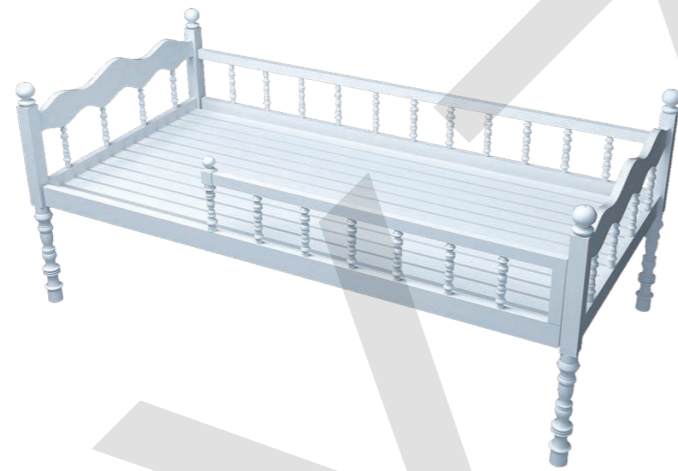

Size: 98.42\*19.68\*10.23inch (250x50x26cm)

Material:Leather

B

KINDERGARTEN BED SERIES

**Comfortable**

Mortise and tenon construction for durability

**Square legged stacked bed**

Kindergarten stacking bed design greatly saves space increased children's recreational space, high-quality solid wood raw materials, craftsmanship on the traditional mortise and tenon structure plus screws two in one, all-round rounded corners polished, to give children a safe choice!

**Simple / Safe / Solid**

**Plate Stacker**

**European White Twin Bed**

Size: 59\*27.55\*22inch  
(150x70x56cm)

**European White Bunk Bed**

Size: 59\*27.55\*49.21inch  
(150x70x125cm)

**Square legged stacked bed**